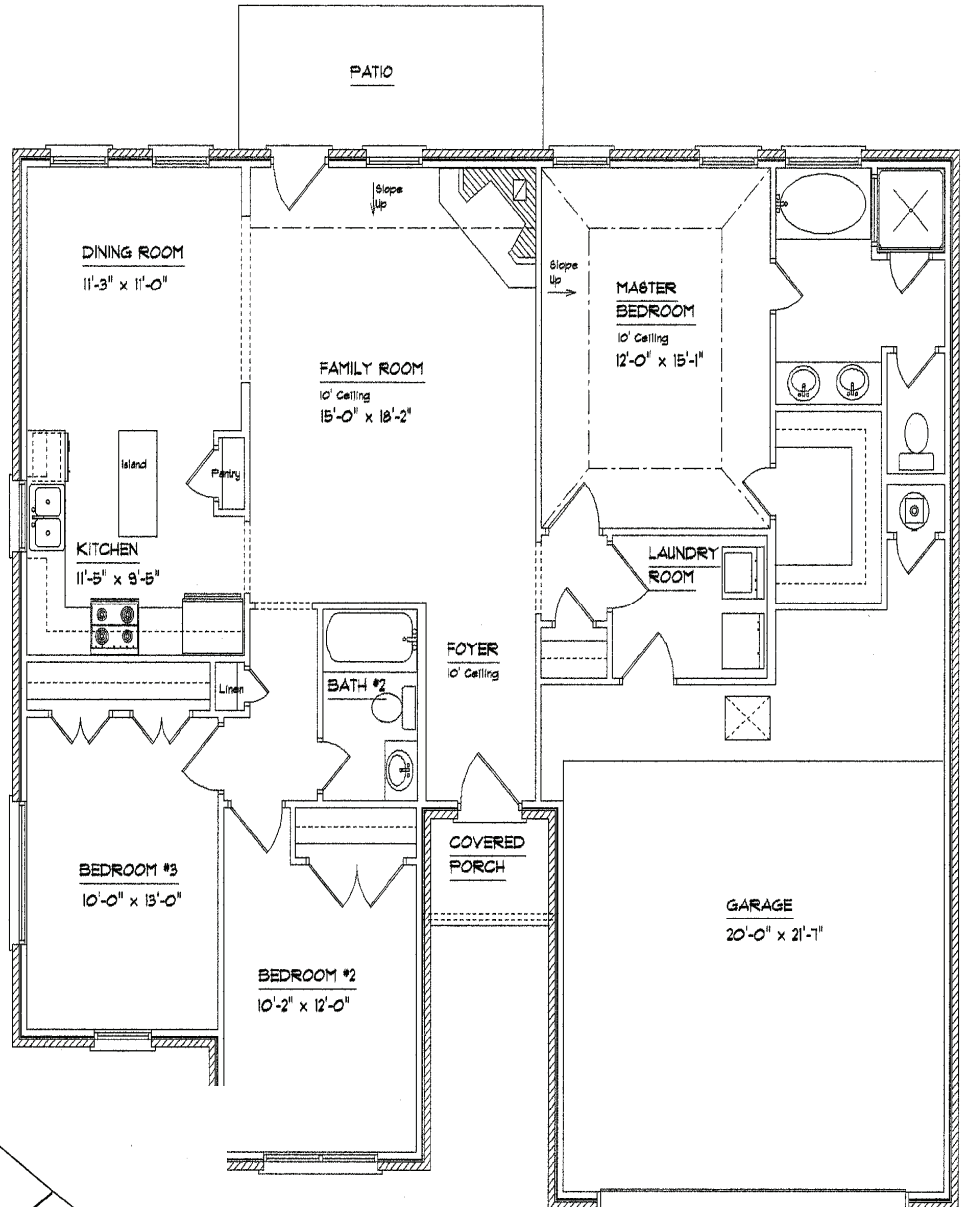

SELA BUILDERS

“The Brazos”

1500 square feet

3 bed/2 bath

Large Living/Kitchen

2 Car Garage

- Large Kitchen with Custom Cabinets and Island
- Large Master Suite
- Garden Tub & Walk-In Closet in Master Area
- High Ceilings
- Crown Molding
- Wood Burning Fireplace
- Energy-Efficient Features