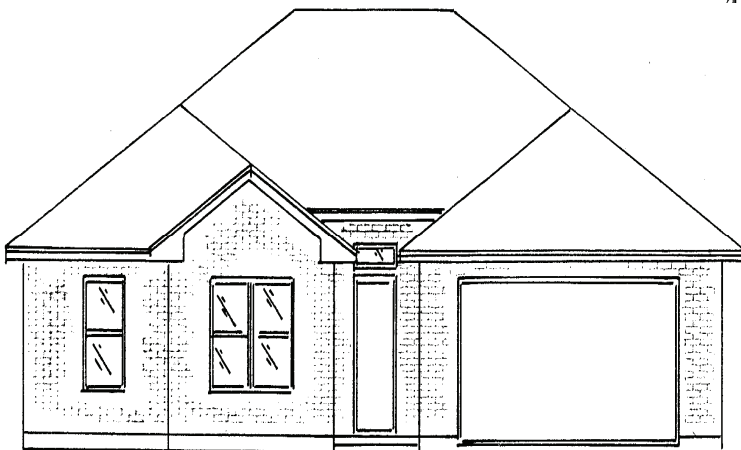

SELA BUILDERS

“The Brazos”

1500 square feet

3 bed/2 bath

Large Living/Kitchen

2 Car Garage

- Large Kitchen with Custom Cabinets and Island
- Large Master Suite
- Garden Tub & Walk-In Closet in Master Area
- High Ceilings
- Crown Molding
- Wood Burning Fireplace
- Energy-Efficient Features