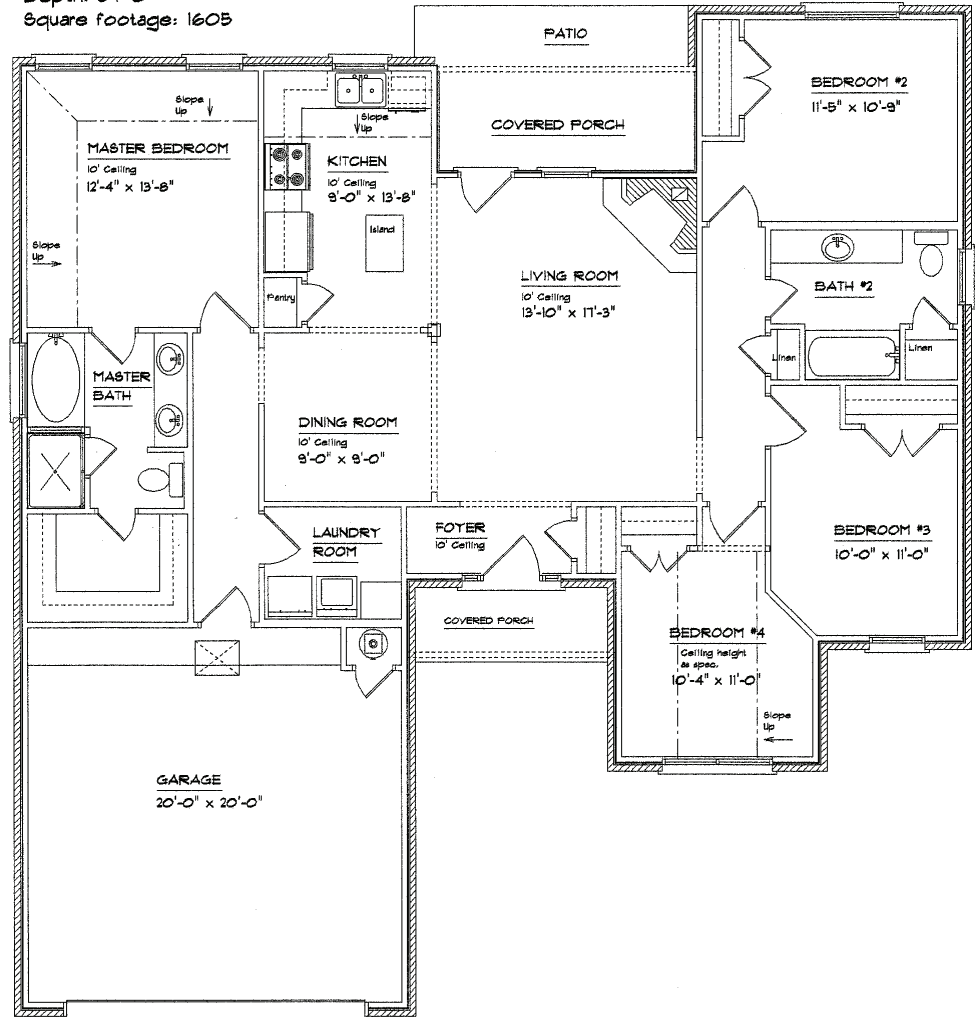

SELA BUILDERS

"The Colorado"

1605 square feet

4 bed/2 bath

Large Living/Kitchen/Dining

2 Car Garage

- Custom Tile & Cabinets
- GE Appliances
- Double Vanity Sinks in Master Bath
- Covered Front and Back Porch
- Large Master Suite
- Garden Tub & Walk-In Closet in Master Bath
- Large Kitchen with Lots of Cabinet Space & Island
- High Ceilings
- Crown Molding
- Wood Burning Fireplace
- Energy-Efficient Features

Width: 51'-4"
Depth: 54'-0"
Square Footage: 1605

FLOOR PLAN

Call or Go Online for more information: 325-232-6554 or go online to www.selabuilders.com!